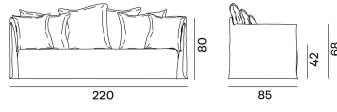

Ghost Out 12