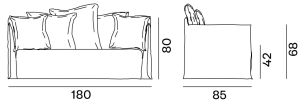

GERVASONI

1882

Ghost Out 10