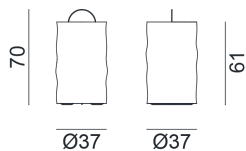

GERVASONI

1882

2002/96/EC. The crossed-out wastebasket symbol on the appliance means that at the end of its useful lifespan, the product must be disposed of separately from ordinary household wastes. The user is responsible for delivering the appliance to an appropriate collection facility at the end of its useful lifespan. Appropriate separate collection to permit recycling, treatment and environmentally compatible disposal helps prevent negative impact on the environment and human health and promotes recycling of the materials making up the product. For more information on available collection facilities, contact your local waste collection service or the shop where you bought this appliance.

Variants

Ripple 195