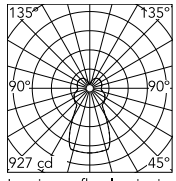

Physical

Color	Bright Aluminium
Orientation	Fixed
Length (in)	17.72
Cord color	Black
Cord length (in)	106.299
Canopy color	White
Canopy length/diameter (in)	5.118
Canopy height (in)	1.181
Net weight (lb)	15.87
Package volume (in)	8407.7
IP internal	20

Download

- [Mounting instructions](#)  PDF
- [Mounting instructions](#)  PDF

Photometric Files

- [LDT / IES](#)  ZIP

Technical Drawings

- [2D](#)  ZIP
- [3D](#)  ZIP

Schematic light drawing

Beam Angle: - 60°