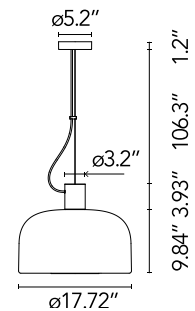

FLOS

 FU108164 Bright Aluminium

Bellhop Glass S2

Designed by Edward Barber and Jay Osgerby, 2024

Halogen - 75W

Bellhop Glass Suspension can be used as an ambient light but also as a task light, which directly illuminates, with a non-blinding cone of light, the surface on which it is suspended. The hole in the bottom part of the lamp, protected by an aluminum element, is shaped to direct the light (and change the bulb) avoiding the diffusion up to the eyes of those sitting at the table. A cone of light is therefore created inside the suspended Bellhop Glass, which expands homogeneously in the environment on all sides and lands on the table precisely, like a torch, visually signaled by the colored aluminum ring that surrounds the lower opening of the lamp.

Are you a professional and your project needs consulting and support?

[BOOK AN APPOINTMENT](#)

Main specifications

EAN	8059607067772
Mounting	Suspension
Environments	Indoor dry location
Light Source Type	Bulb
Light sources included	No
Lamp category	Halogen
Lamp type	A
Lamp holders	E26
Number of lamps	1
Power (W)	75
System power (W)	75

Physical

Color	Bright Aluminium
Orientation	Fixed
Length (in)	17.72
Cord color	Black
Cord length (in)	106.299
Canopy color	White
Canopy length/diameter (in)	5.118
Canopy height (in)	1.181
Net weight (lb)	15.87
Package volume (in)	8407.7
IP internal	20

Download

- [Mounting instructions](#)  PDF
- [Mounting instructions](#)  PDF

Photometric Files

- [LDT / IES](#)  ZIP

Technical Drawings

- [2D](#)  ZIP
- [3D](#)  ZIP

Schematic light drawing

Beam Angle: - 60°