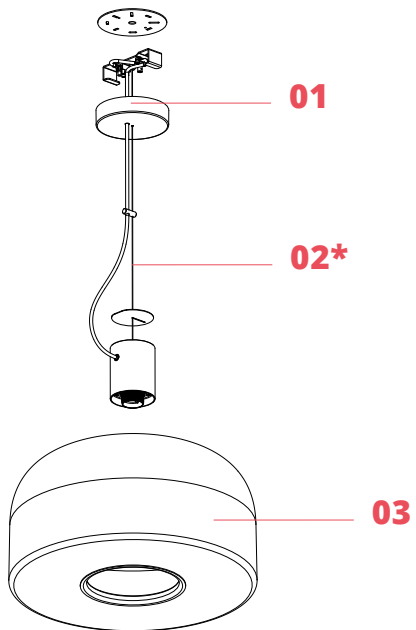

FLOS

 FU108164 Bright Aluminium

Bellhop Glass S2

Designed by Edward Barber and Jay Osgerby, 2024

Halogen - 75W

Bellhop Glass Suspension can be used as an ambient light but also as a task light, which directly illuminates, with a non-blinding cone of light, the surface on which it is suspended. The hole in the bottom part of the lamp, protected by an aluminum element, is shaped to direct the light (and change the bulb) avoiding the diffusion up to the eyes of those sitting at the table. A cone of light is therefore created inside the suspended Bellhop Glass, which expands homogeneously in the environment on all sides and lands on the table precisely, like a torch, visually signaled by the colored aluminum ring that surrounds the lower opening of the lamp.

Download

- [Mounting instructions](#)  PDF
- [Mounting instructions](#)  PDF

Photometric Files

- [LDT / IES](#)  ZIP

Technical Drawings

- [2D](#)  ZIP
- [3D](#)  ZIP

Schematic light drawing

Beam Angle: - 60°

Bulbs

NOT INCLUDED

RF37092

Soft White LED Lamp 20W E27

120V 2700K A21

Spare Parts

- | | | |
|-----|--|-----------|
| 01. | Bellhop Glass S white ceiling
rose assembly | RFU108109 |
| 02. | Steel cable 3 meters | RF36887 |
| 04. | Bellhop Glass S2 white diffuser
shiny ring | F1083064 |

***To be replaced only by authorised service centres or qualified professionals.**

RFU108109

Bellhop Glass S white ceiling rose assembly

RF36887

Steel cable 3 meters

F1083064

Bellhop Glass S2 white diffuser shiny ring