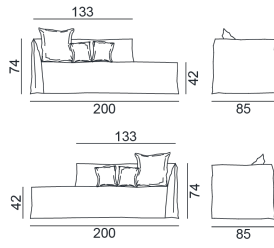

GERVASONI

1882

Ghost Out 30 L-R